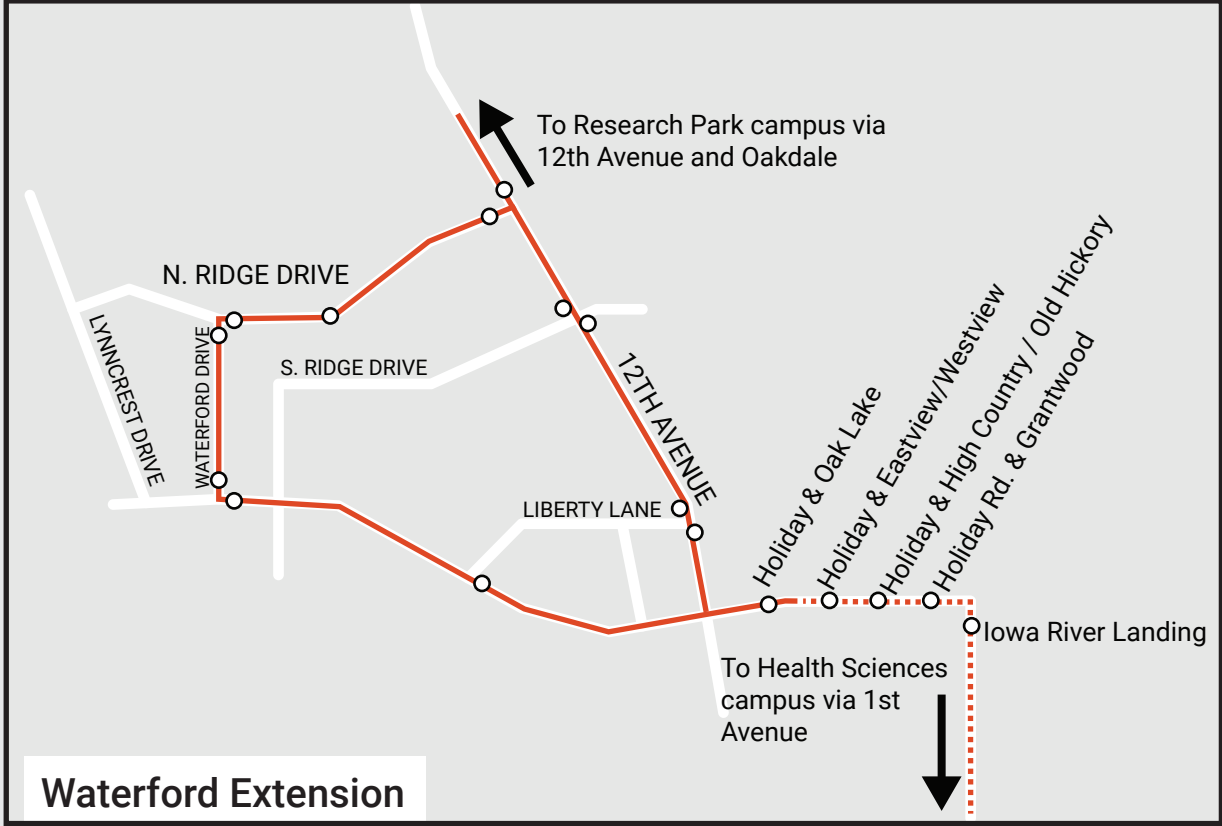

Research Park Campus

AM: Serves SSB before East Lot
 PM: Serves East Lot before SSB

Research Park Route

KEY

- Bus Stop
- Research Park Route

Waterford Extension