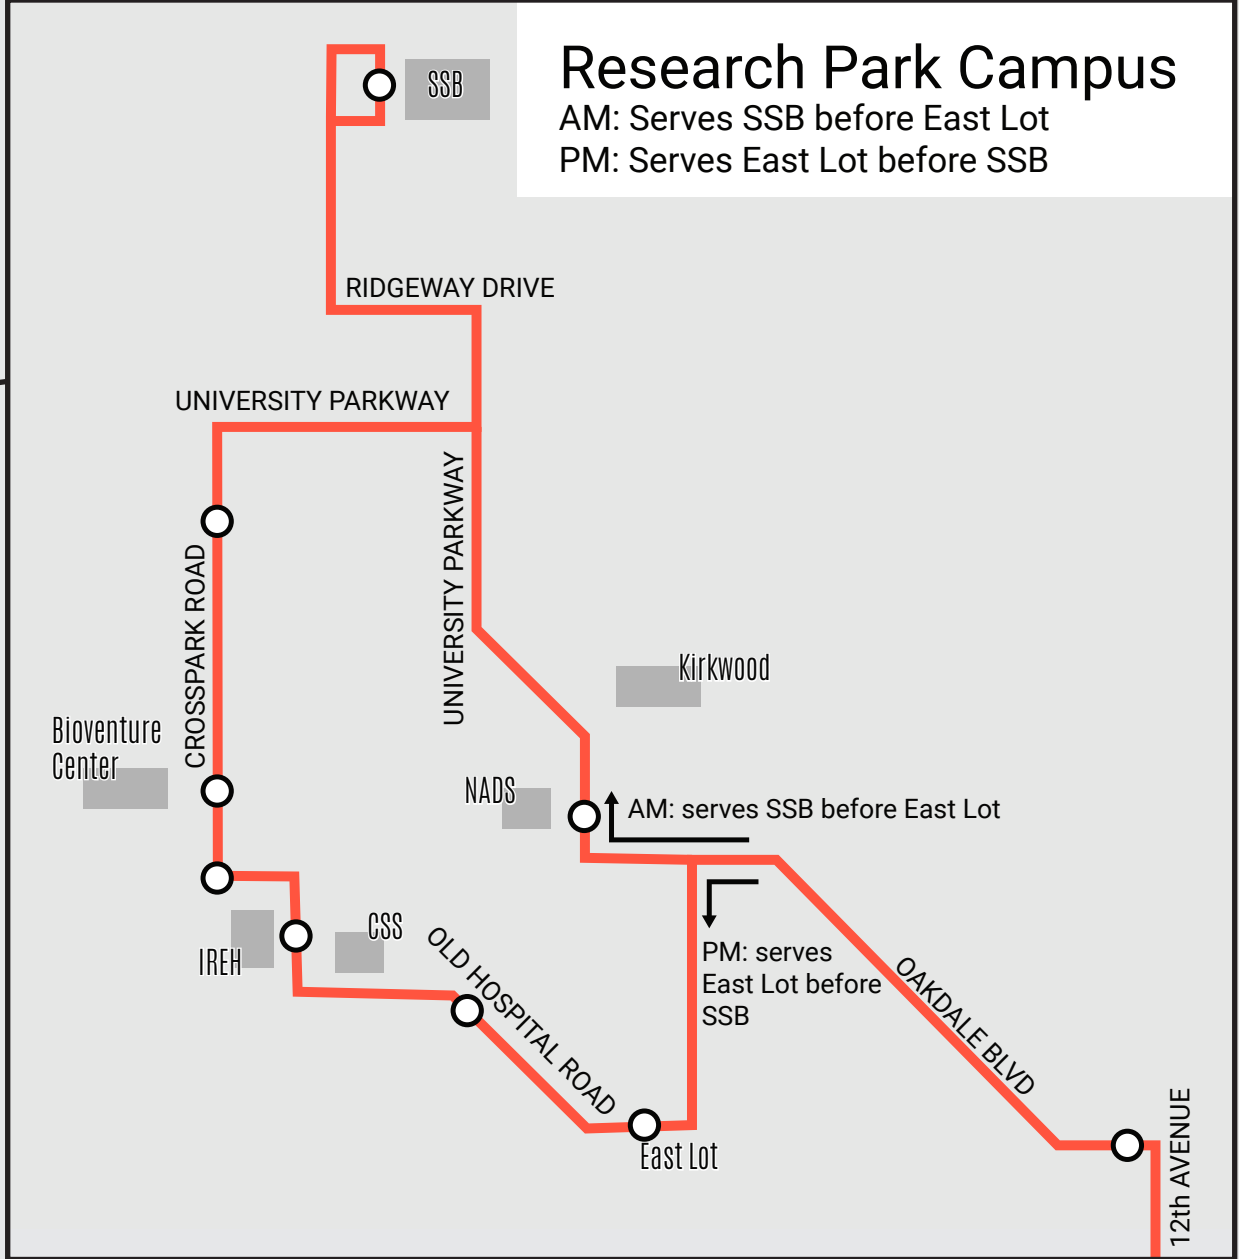

Research Park Campus

AM: Serves SSB before East Lot
 PM: Serves East Lot before SSB

Research Park Route

KEY

- Bus Stop
- Research Park Route

Waterford Extension