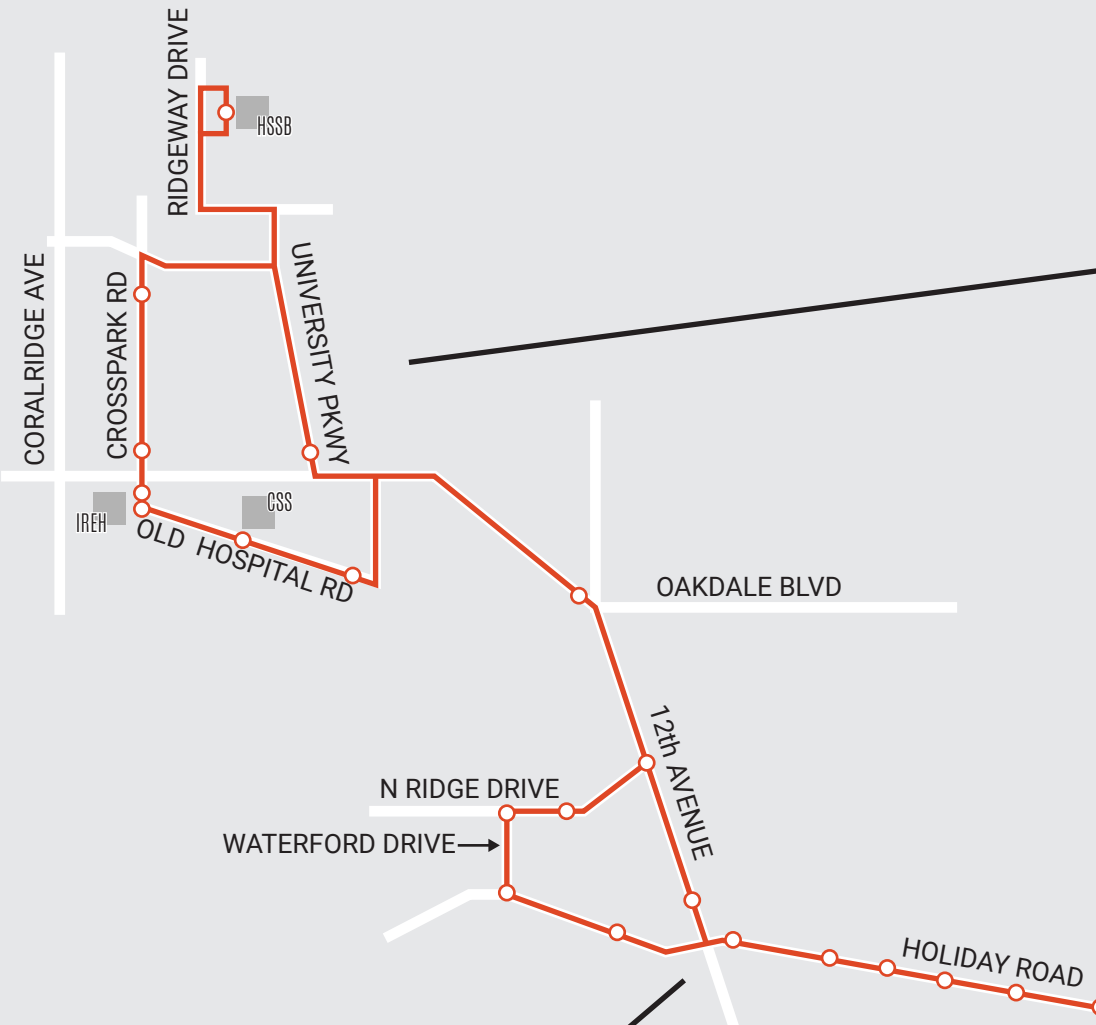

Research Park Campus

AM: Serves SSB before East Lot
 PM: Serves East Lot before SSB

Research Park Route

KEY

- Bus Stop
- Research Park Route

Waterford Extension